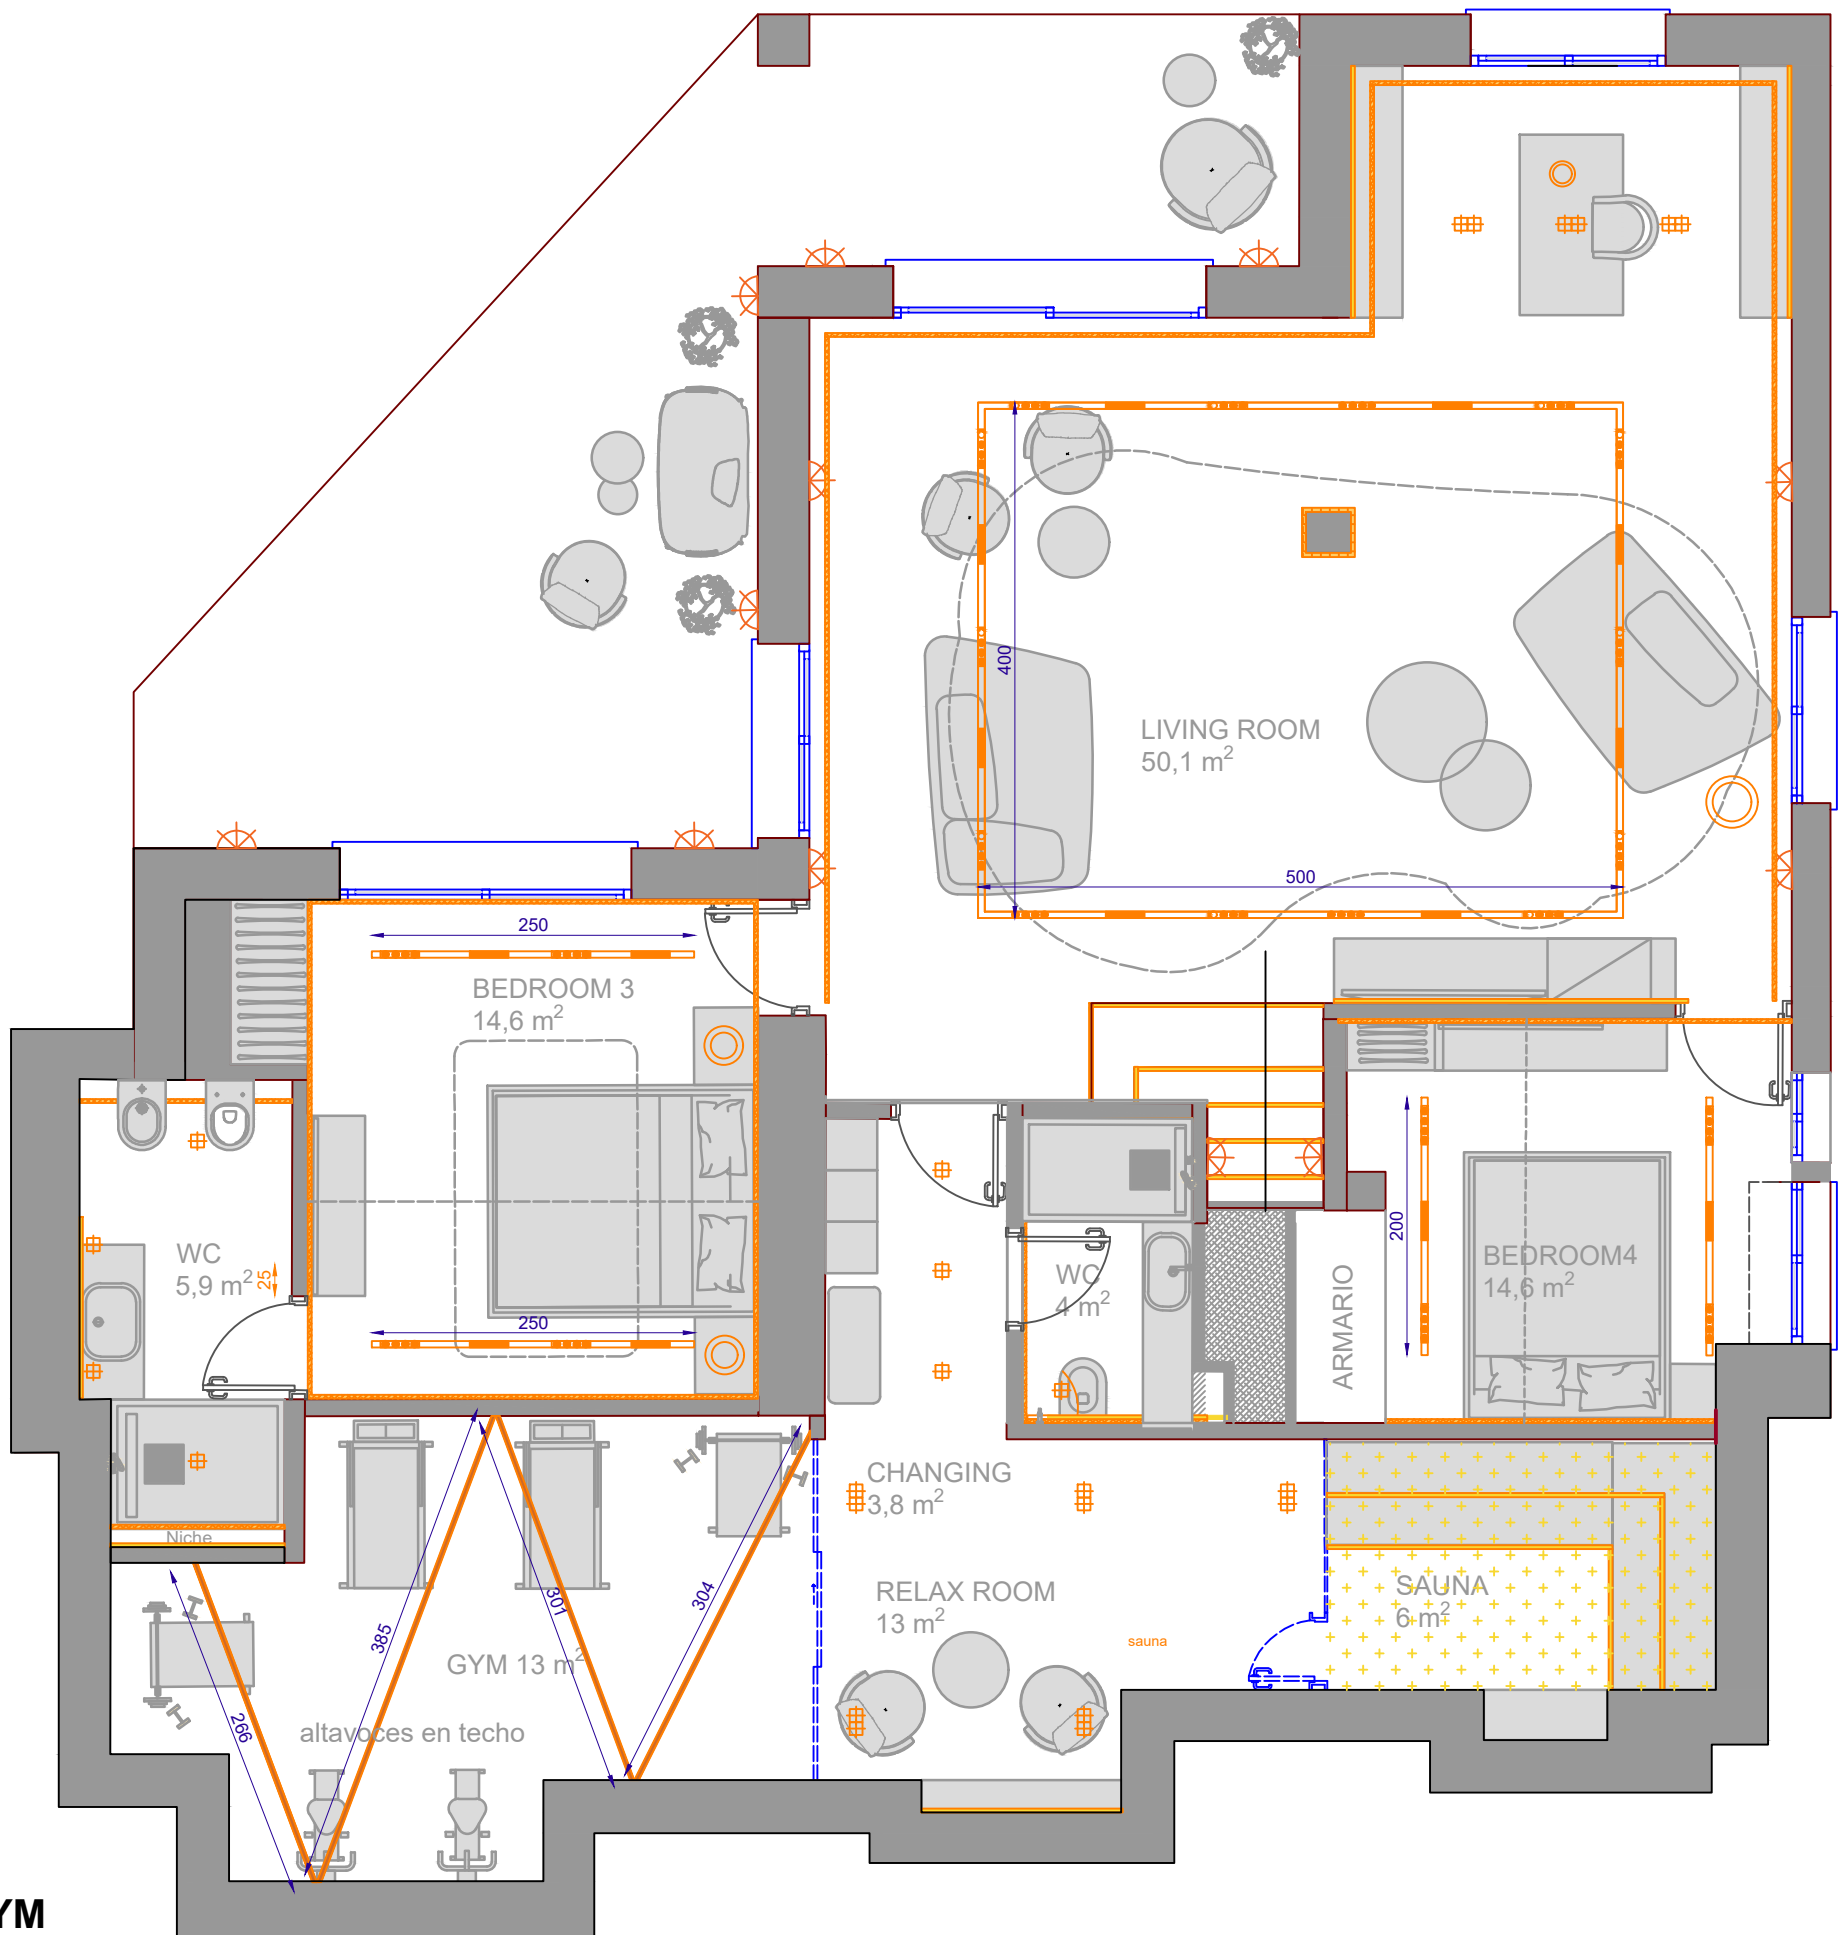

**MAGNETIC TRACK RECESSED WITH DIMMER 3000K bedrooms, living room**

**GYM**

**TRACK RECESSED WITH DIMMER 4000K gym**