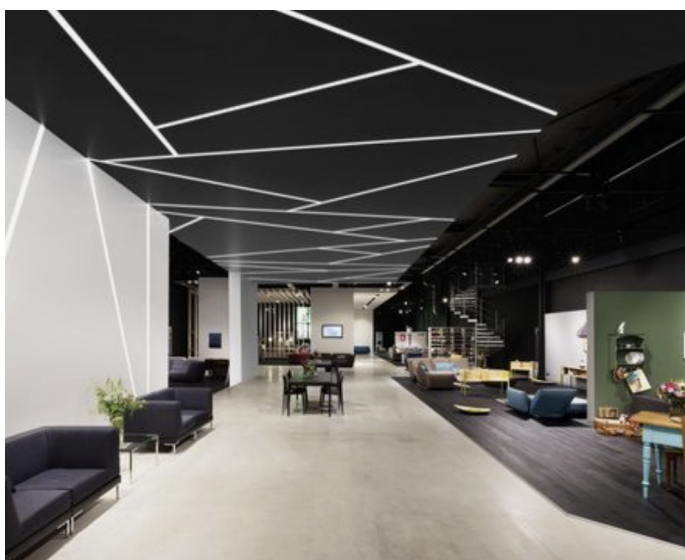

**MAGNETIC TRACK RECESSED WITH DIMMER 3000K bedrooms, living room**

**GYM**

**TRACK RECESSED WITH DIMMER 4000K gym**