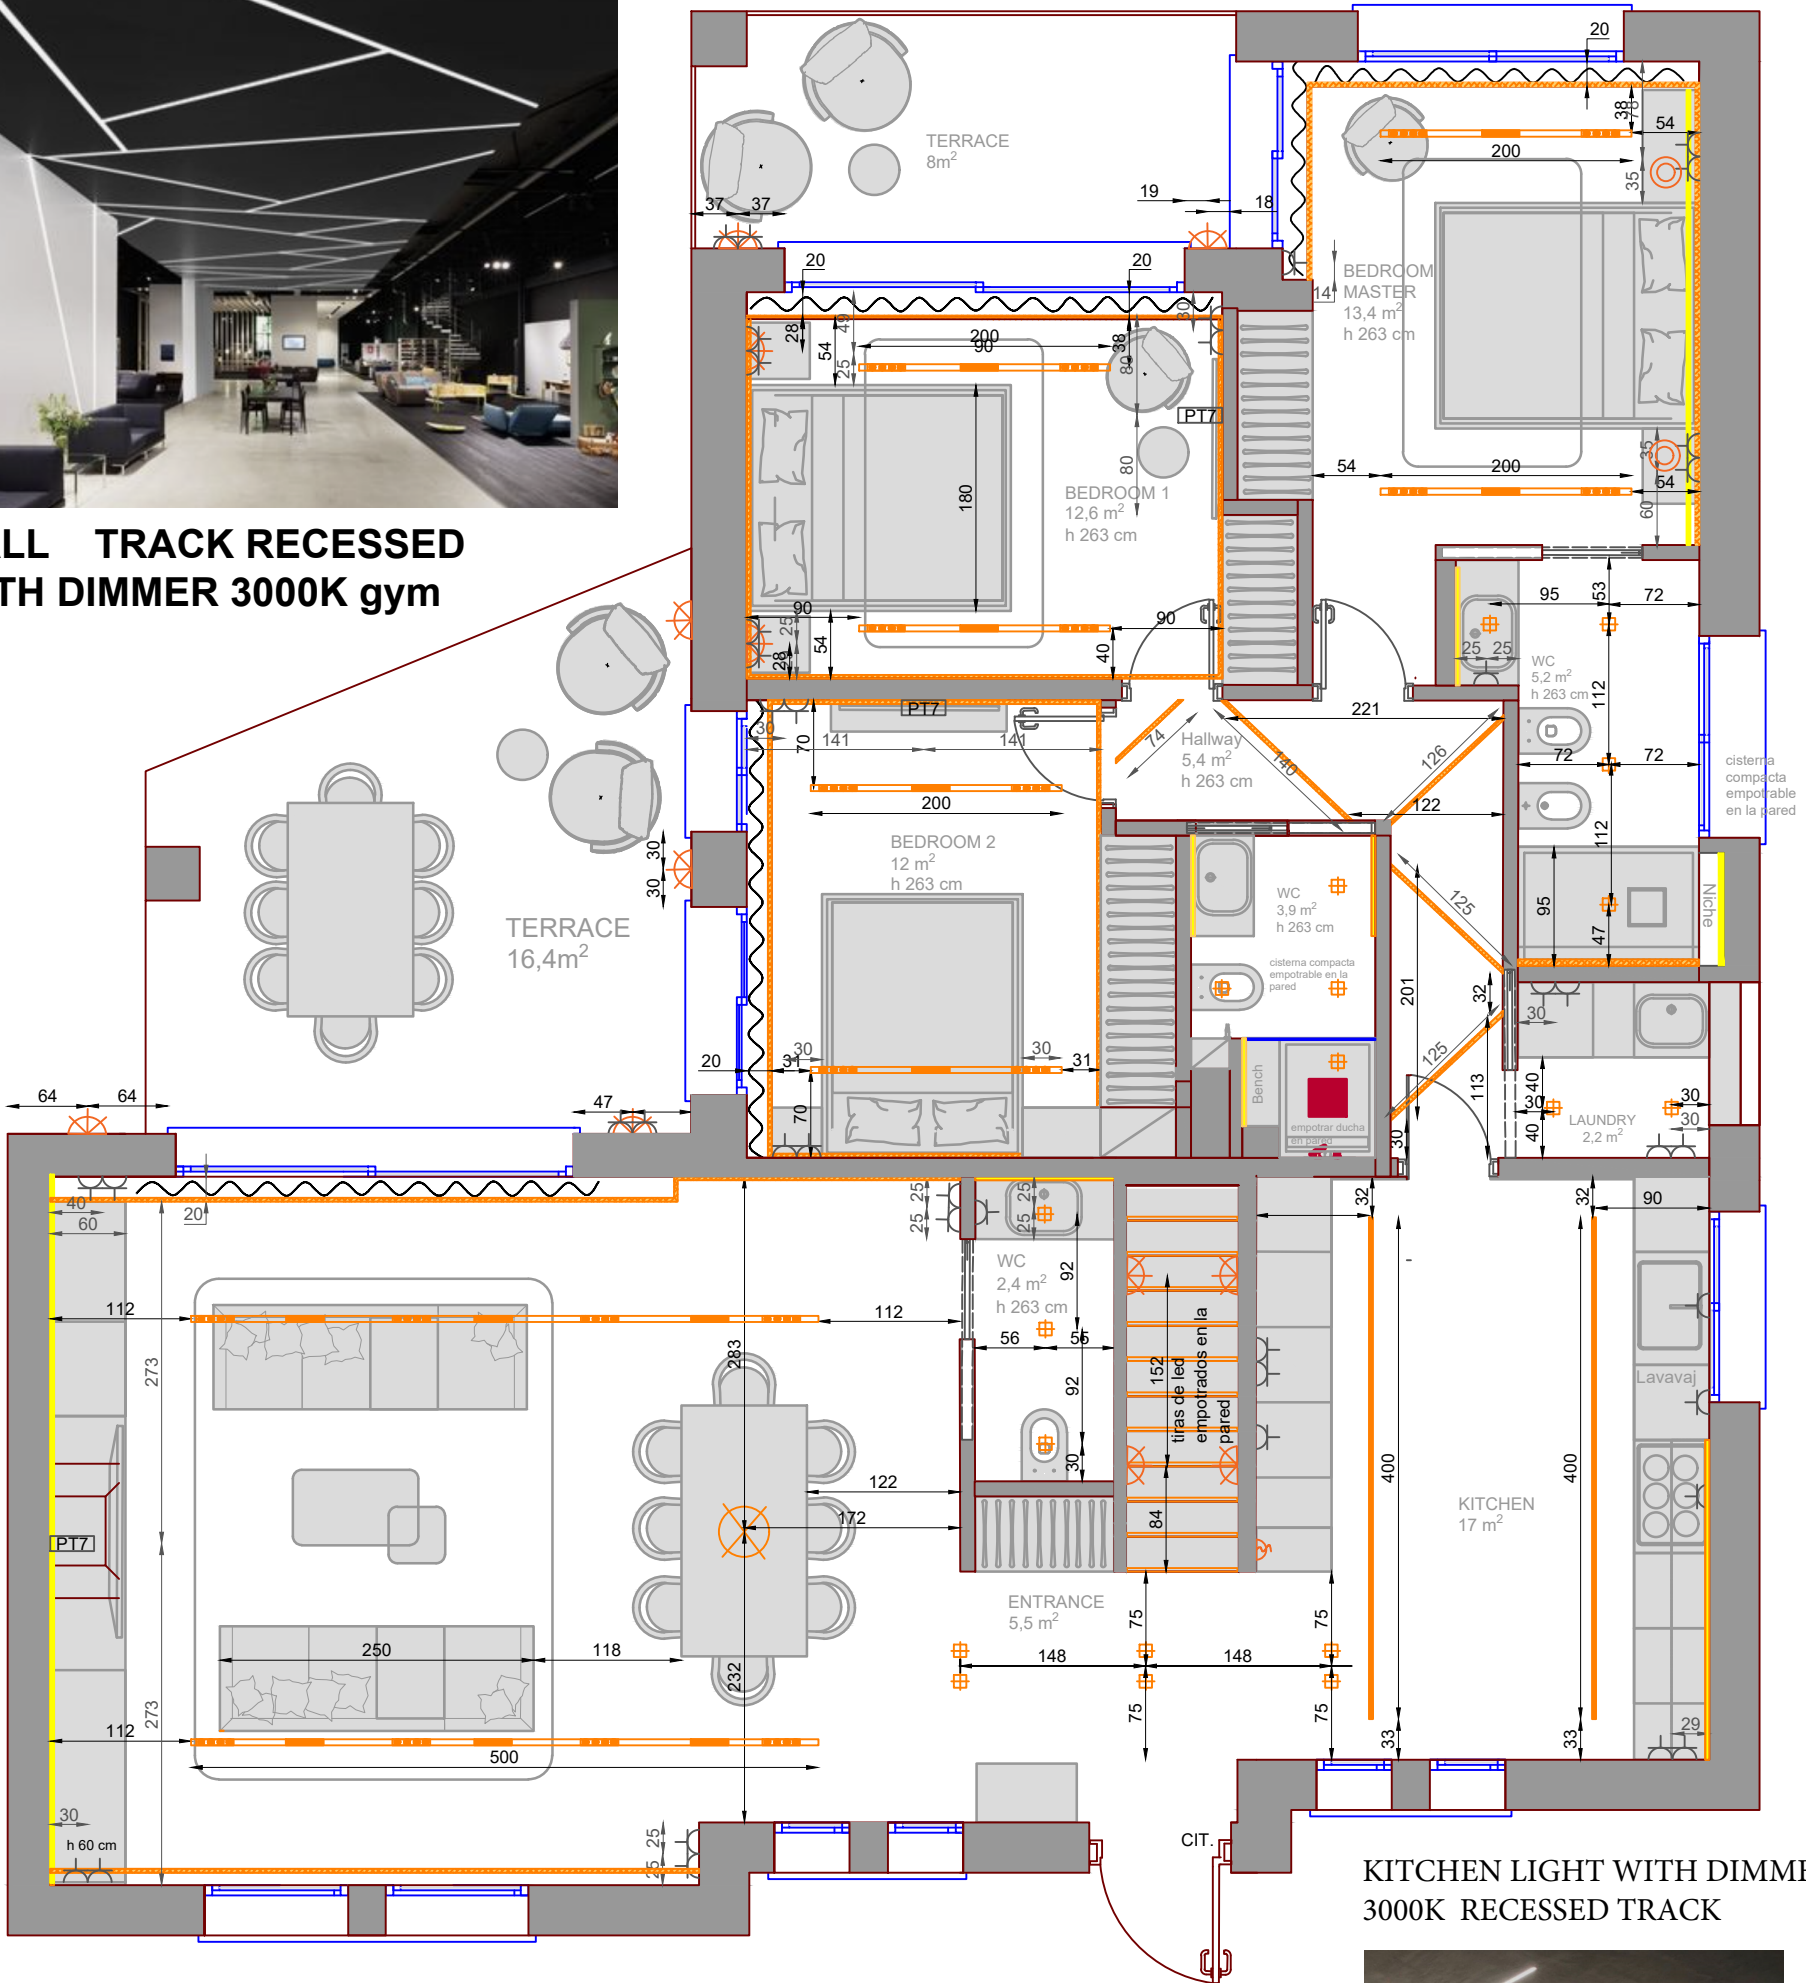

MAGNETIC TRACK RECESSED 3000K WITH DIMMER

living room, bedrooms

HALL TRACK RECESSED WITH DIMMER 3000K gym

KITCHEN LIGHT WITH DIMMER 3000K RECESSED TRACK